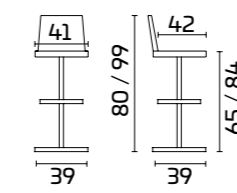

Flash with height-adjustable revolving seat