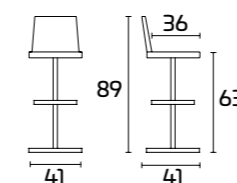

DELUXE

Please consult the QR Code
for information about
available finishes.

PRODUCT SPECIFICATIONS

Frame: revolving with fixed height, in
chrome-finish or brass-plated finish

Seat and back: in transparent methacrylate