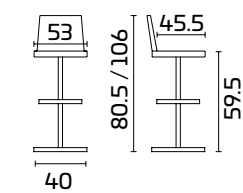

PRODUCT SPECIFICATIONS

Frame: In chrome-finish Steel, revolving and height-adjustable with gas piston

Seat: In Acrylic

Gliss 970

GLISS Stool

Frame:
Chrome-finish
Seat:
Black Acrylic

Frame:
Chrome-finish
Seat:
Transparent Orange Acrylic