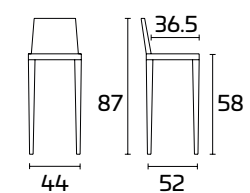

PRODUCT SPECIFICATIONS

Frame: In chrome-finish Steel, revolving and height-adjustable with gas piston

Seat: In Acrylic

Gliss 970

GLISS Stool

Frame:
Chrome-finish
Seat:
Black Acrylic

Frame:
Chrome-finish
Seat:
Transparent Orange Acrylic