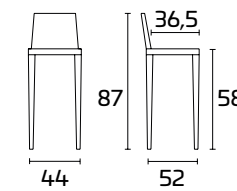

PRODUKTDATENBLATT

Gestell: aus verchromtem oder lackiertem Stahl mit Finish halbgänzend

Sitz: aus Acryl

Gliss 902