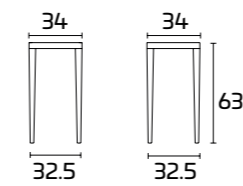

Frame and seat:
Painted Copper

NIZZA

Please consult the QR Code
for information about
available finishes.

PRODUCT SPECIFICATIONS

Frame and seat:
In painted Aluminium

NIZZA Stool

Frame and seat:
Painted Copper