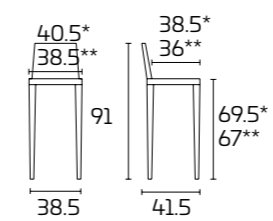

## PRODUCT SPECIFICATIONS

**Frame:** in solid Beech wood for lacquered colours or in solid Ash wood for all other colours

**Seat:** in synthetic straw or Beech veneered for lacquered colours or in solid Ash wood for all other colours