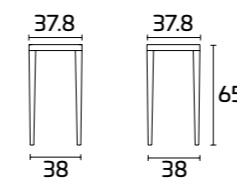

PRODUCT SPECIFICATIONS

Frame: in solid Beech wood for Walnut SCAV 689 or in solid Ash wood for all other colours

Seat: in natural straw

Frame:
Chestnut SCAV 643
Seat:
Natural straw

Stool MARGOT

Gestell:
Eiche Weiß Absolut SCAV 670
Sitzfläche:
Stroh, Natur