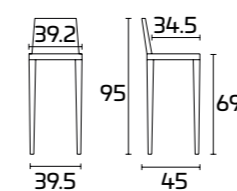

## PRODUCT SPECIFICATIONS

**Frame:** in Beech wood for matt lacquered  
colours with or without Gold or Silver  
decoration or in painted solid Ash wood for  
all other colours

**Seat:** in synthetic straw or in leatherette