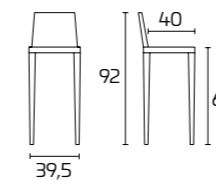

PRODUKTDATENBLATT

Gestell, Sitz und Lehne:
aus Massivholz Buche lackiert