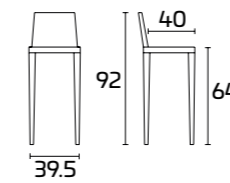

PRODUCT SPECIFICATIONS

Frame, seat and back:
in lacquered solid Beech wood