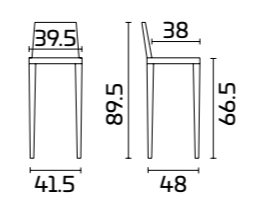

PRODUCT SPECIFICATIONS

Frame: In painted metal

Seat and back: In regenerated leather

UNIQUE Stool

Frame:
Painted matt Black
Seat and back:
Matt Black Genuine Leather
"Sloper" breakfast bench support

Gestell:
Taubengrau matt lackiert
Sitz und Lehne:
Mattleder Taubengrau